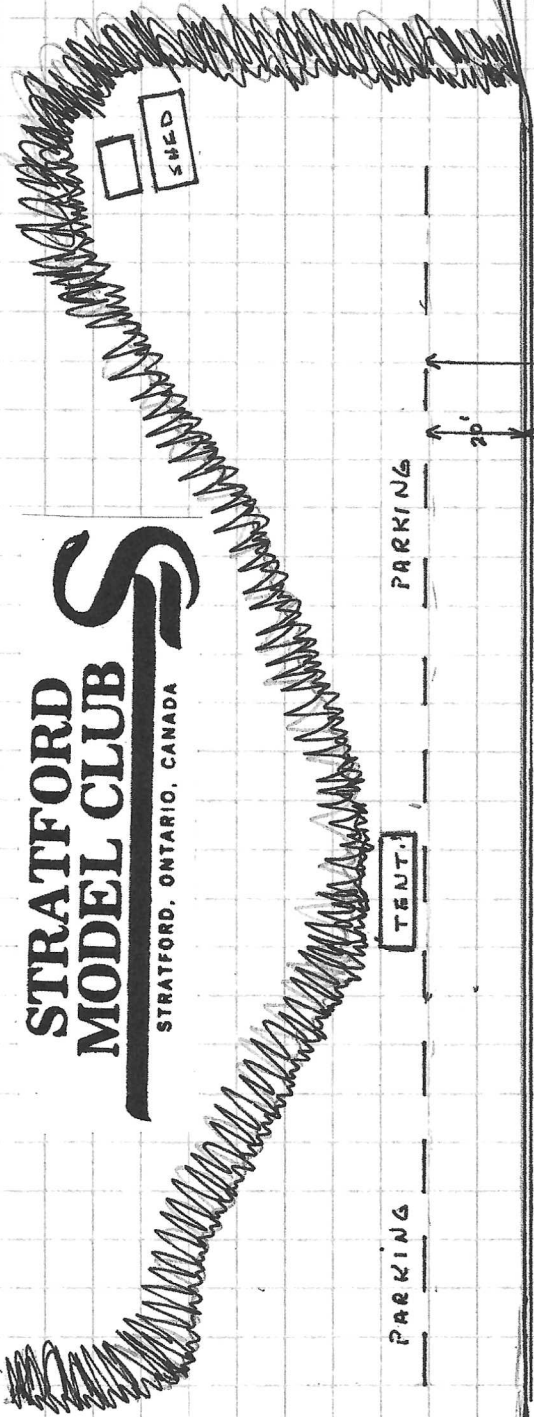

# STRATFORD MODEL CLUB

STRATFORD, ONTARIO, CANADA

N 43° 21.659'  
 W 081 03.827  
 ELEV. 367m

SHED

*Handwritten signature*  
 PRES  
 Stratford Model Club