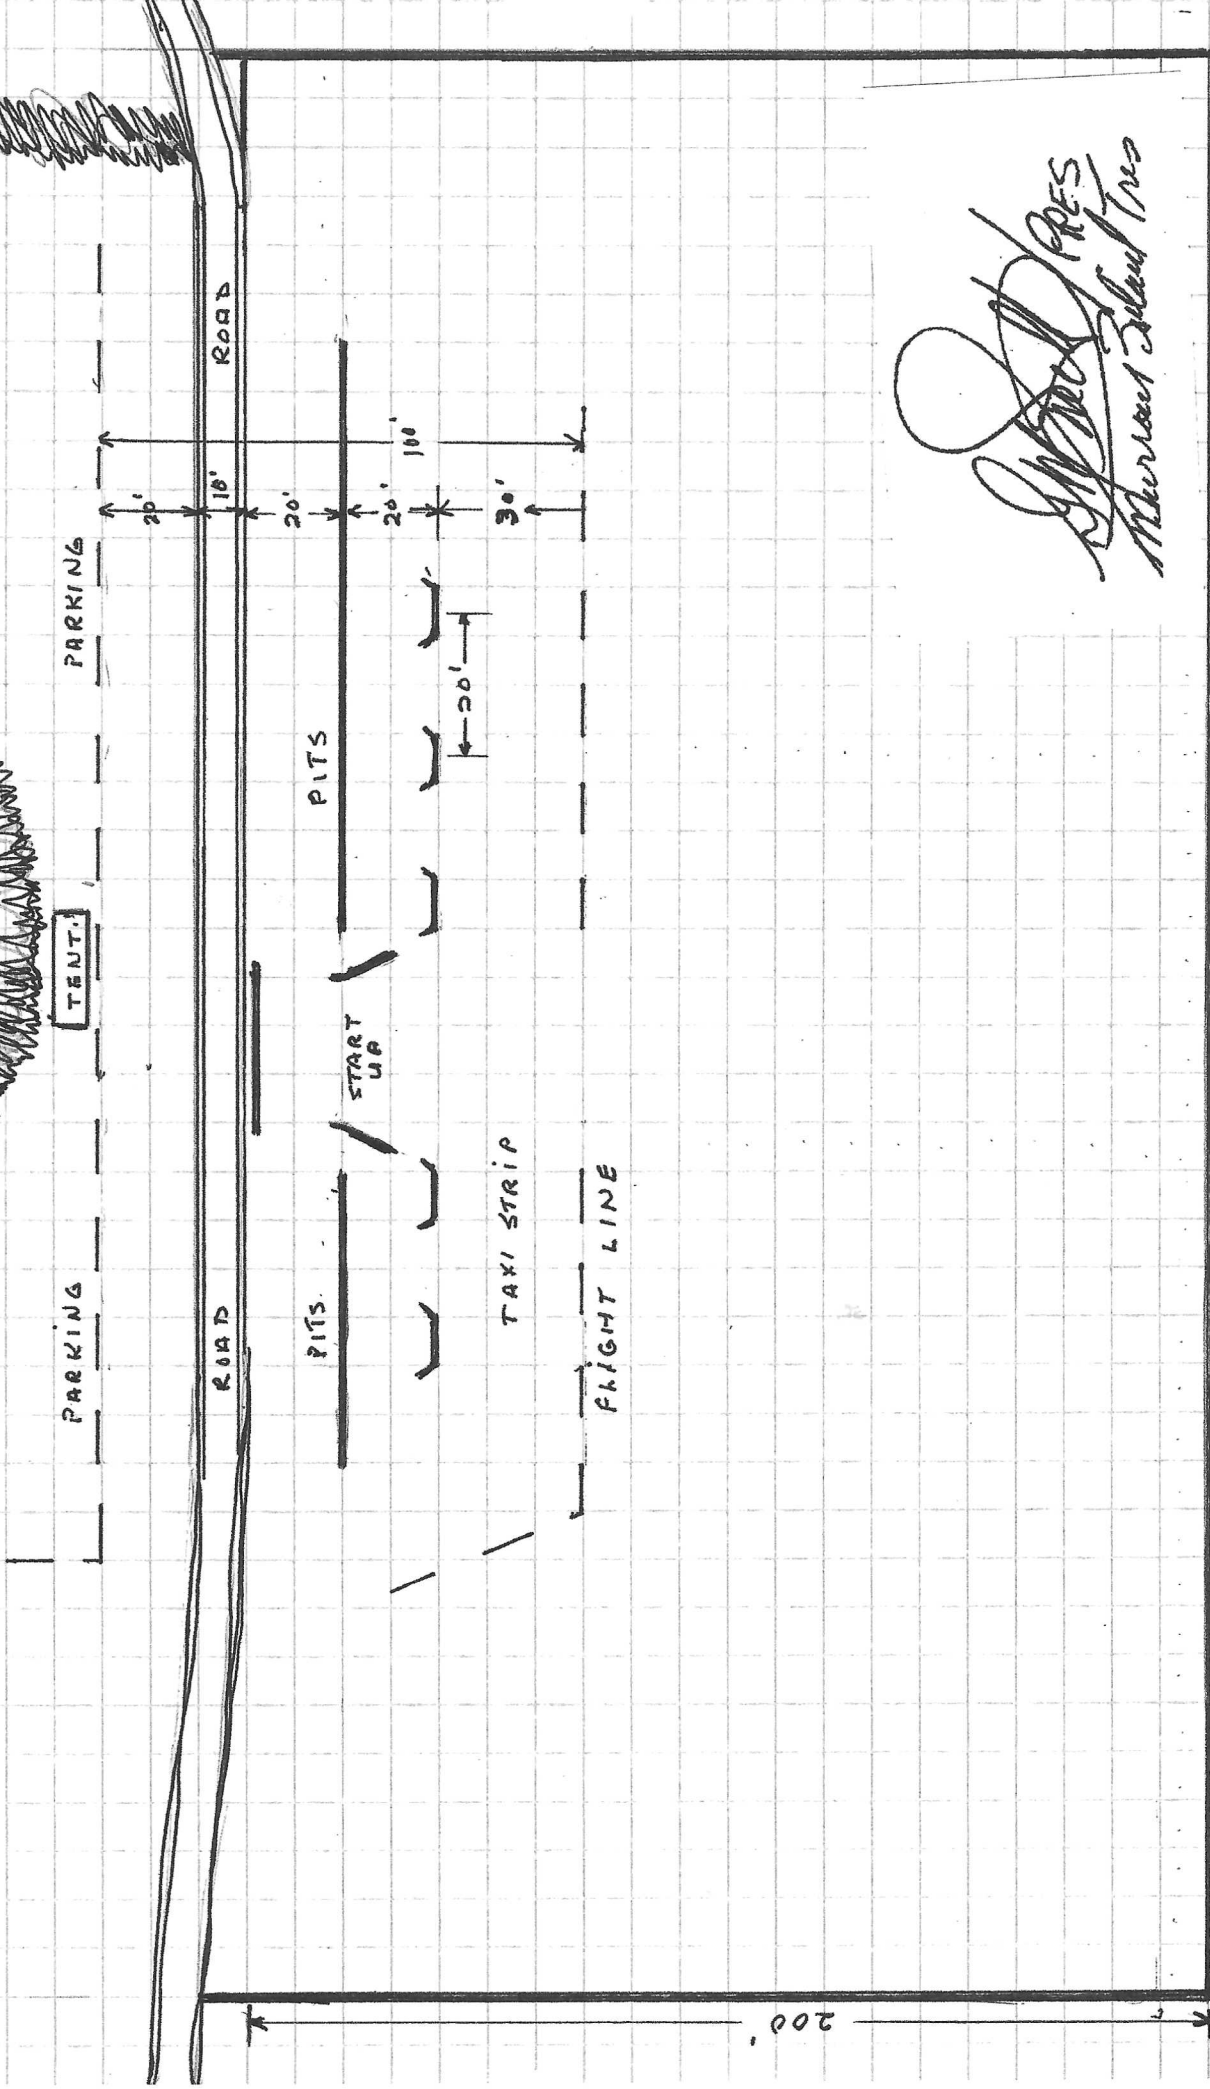

# STRATFORD MODEL CLUB

STRATFORD, ONTARIO, CANADA

N 43° 21.659'  
 W 081 03.827  
 ELEV. 367m

SHED

*Handwritten signature*  
 PRES  
 Stratford Model Club